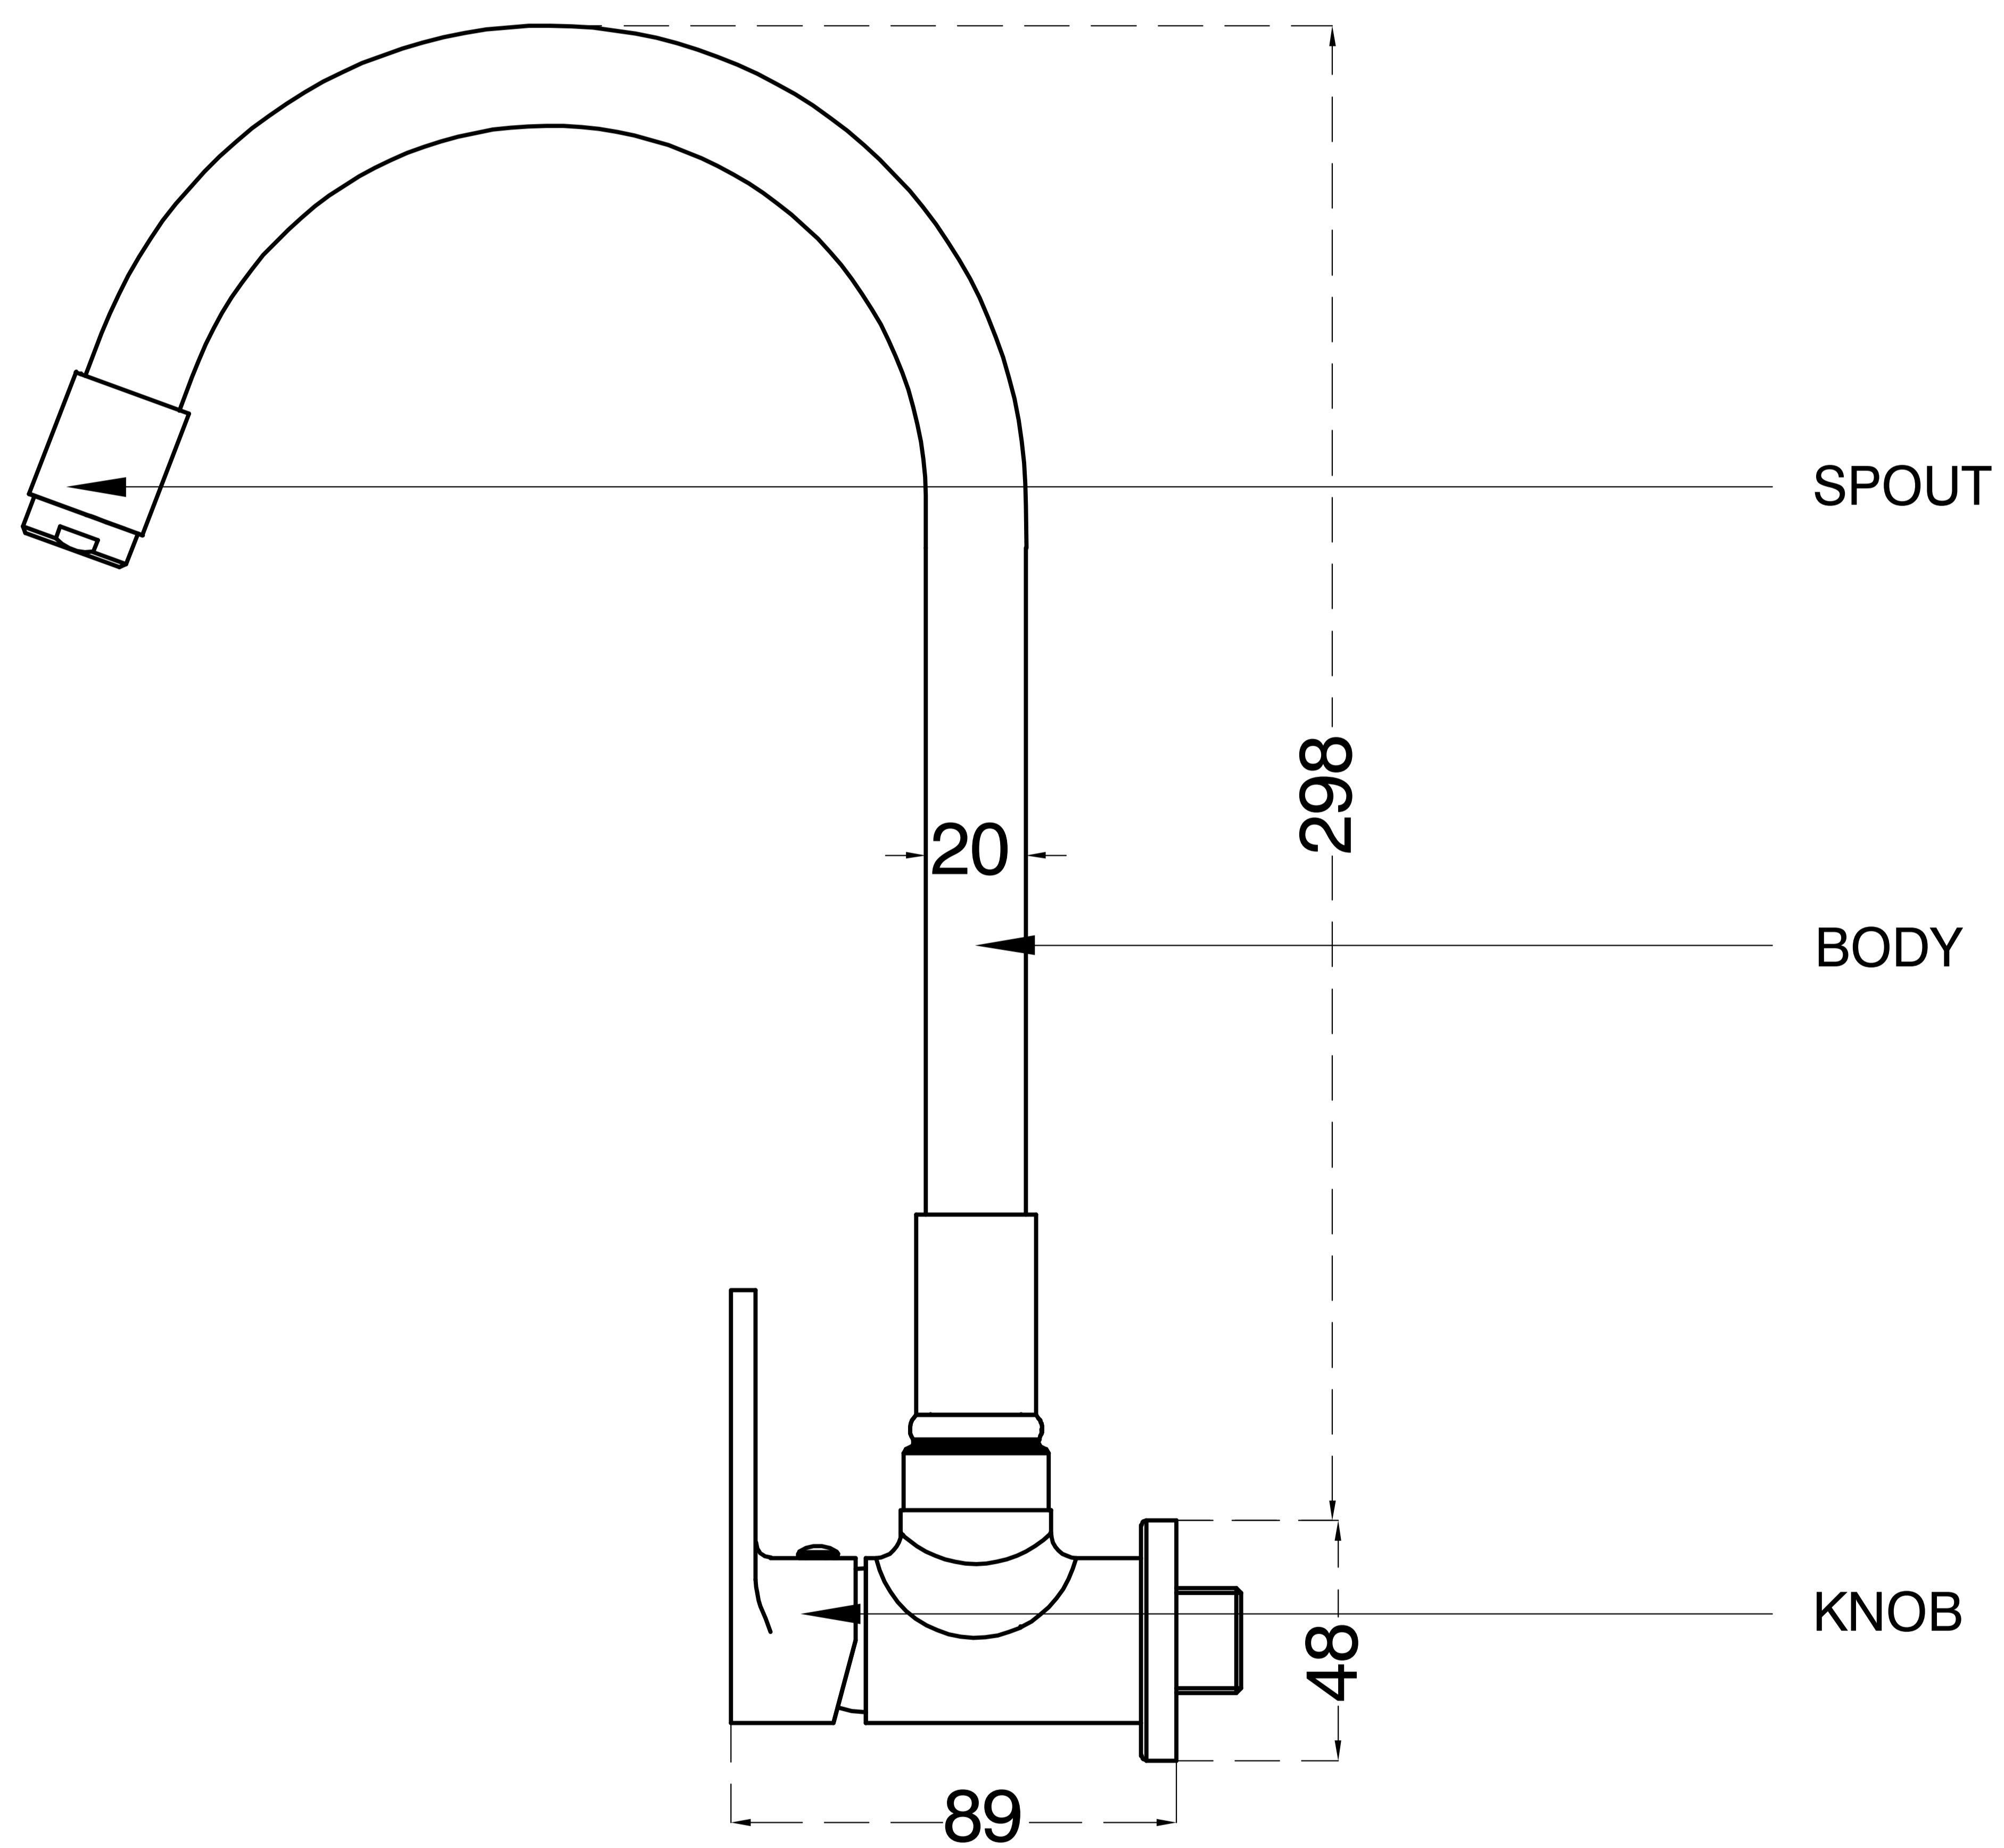

Brass Flexible Sink Cock (Wall-Mounted)

Product Code : 3129

Technical Drawing

ELEVATION

All dimension are in **mm**